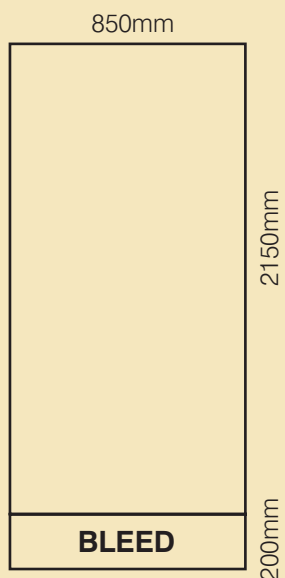

Supreme

850mm x 2150mm

With 200mm Bleed

added to the bottom

This will NOT be visible

Supreme Banners

Preferred Apple Mac Software:

QUARK EXPRESS files are preferred, but we do also accept **PHOTOSHOP**, **ILLUSTRATOR**, **INDESIGN** files and **HIGH-res PDF's**

Please set ALL artwork at 25% with a 3mm bleed in CMYK

- Create the overall design as one scaled document with 3mm bleed on outside edges
- Please provide hard copies of artwork files.
- Files can be accepted on CD or DVD's
- If an accurate colour match is required please supply a Pantone colour or send a printed reference. We will then match to this as closely as possible but cannot guarantee an exact match
- Allow time for proofing to avoid problems.
- Supply **ALL** screen and printer **fonts** with your artwork, alternatively, supply text as Vector outlines.
- Include any TIFF, JPEG's or EPS files included in the artwork document.

Supreme	Panel Sizes
	850mm x 2150mm

Please note the bleed is NOT visible and NOT included in the height of the banner

53° Degrees Design Ltd.
Unit 22
Oak Close, Oak Road Business Park
Nangor Road
Dublin 12