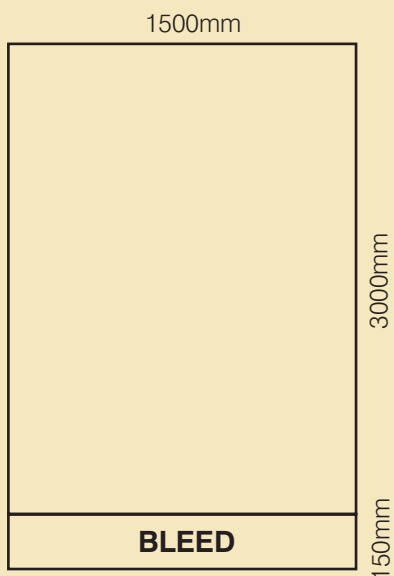

## Big Plus

1500mm x 3000mm  
With 150mm Bleed  
added to the bottom  
This will NOT be visible

Please note the bleed is NOT visible  
and NOT included in the height of the banner

### Big Plus™ Panel Sizes

1500mm x 3000mm